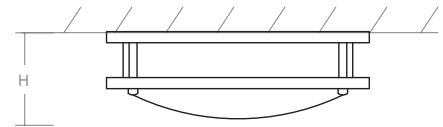

Oracle Wall Sconce / Ceiling Mount

120v: **3-619-xx**
277v: **37-619-xx**

oxygen

FIXTURE TYPE _____ LOCATION _____

PROJECT _____ DATE _____

-22 Oiled Bronze

-14 Polished Chrome

-24 Satin Nickel

-40 Aged Brass

LIGHT SOURCE	1 x 10.1W LED, 3000K, CRI 90
LUMINAIRE POWER	13.2W at 120V
RATED LIFE	60000 hr RL
OPTIONAL COLOR TEMPERATURES	2700K, 3500K, 4000K
LUMEN OUTPUT	Delivered: 1010 lm (LM-79)
INPUT VOLTAGE	120V or 277V
DRIVER OUTPUT	350mA, 12W
DIMMING	0-10v & Phase (ELV) Dimming - 50/60Hz 100% to 10% Dimming
CONSTRUCTION	Plated Steel and Acrylic
DIFFUSER	- Matte White Acrylic
FINISHES	Polished Chrome (-14), Oiled Bronze (-22), Satin Nickel (-24), Aged Brass (-40)
MOUNTING	4" Octagonal J-Box
STANDARDS	ETL Dry/Damp listed, Conforms to UL STD 1598, Certified CAN/CSA, STD C22.2 No 250.0.

DIMENSIONS
Dia: 17.69"
H: 4.25"

Order example for standard fixture:
3-619-22 (x- Voltage - xxx-Sequence # - xx-Finish)
3: 120v, 37: 277v
Order example for optional color temperatures: **3-619-2722**
27: 2700K, 35: 3500K, 40: 4000K