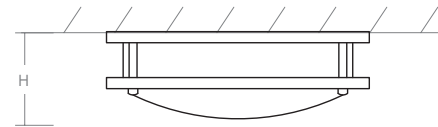

Oracle Wall Sconce / Ceiling Mount

120v: **3-619-xx**
277v: **37-619-xx**

oxygen

FIXTURE TYPE _____ LOCATION _____

PROJECT _____ DATE _____

-22 Oiled Bronze

-14 Polished Chrome

-24 Satin Nickel

-40 Aged Brass

LIGHT SOURCE	1 x 10.1W LED, 3000K, CRI 90
LUMINAIRE POWER	13.2W at 120V
RATED LIFE	60000 hr RL
OPTIONAL COLOR TEMPERATURES	2700K, 3500K, 4000K
LUMEN OUTPUT	Delivered: 1010 lm (LM-79)
INPUT VOLTAGE	120V or 277V
DRIVER OUTPUT	350mA, 12W
DIMMING	0-10v & Phase (ELV) Dimming - 50/60Hz 100% to 10% Dimming
CONSTRUCTION	Plated Steel and Acrylic
DIFFUSER	- Matte White Acrylic
FINISHES	Polished Chrome (-14), Oiled Bronze (-22), Satin Nickel (-24), Aged Brass (-40)
MOUNTING	4" Octagonal J-Box
STANDARDS	ETL Dry/Damp listed, Conforms to UL STD 1598, Certified CAN/CSA, STD C22.2 No 250.0.

DIMENSIONS
Dia: 17.69"
H: 4.25"

Order example for standard fixture:
3-619-22 (x- Voltage - xxx-Sequence # - xx-Finish)
3: 120v, 37: 277v, 32: Universal Voltage
Order example for optional color temperatures: **3-619-2722**
27: 2700K, 35: 3500K, 40: 4000K