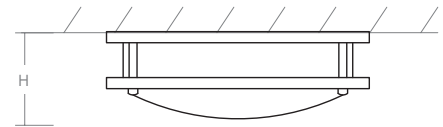

-22 Oiled Bronze

-14 Polished Chrome

-24 Satin Nickel

-40 Aged Brass

LIGHT SOURCE	1 x 10.1W LED, 3000K, CRI 90
LUMINAIRE POWER	13.2W at 120V
RATED LIFE	60000 hr RL
OPTIONAL COLOR TEMPERATURES	2700K, 3500K, 4000K
LUMEN OUTPUT	Delivered: 1010 lm (LM-79)
INPUT VOLTAGE	120V or 277V
DRIVER OUTPUT	350mA, 12W
DIMMING	0-10v & Phase (ELV) Dimming - 50/60Hz 100% to 10% Dimming
CONSTRUCTION	Plated Steel and Acrylic
DIFFUSER	- Matte White Acrylic
FINISHES	Polished Chrome (-14), Oiled Bronze (-22), Satin Nickel (-24), Aged Brass (-40)
MOUNTING	4" Octagonal J-Box
STANDARDS	ETL Dry/Damp listed, Conforms to UL STD 1598, Certified CAN/CSA, STD C22.2 No 250.0.

DIMENSIONS

Dia: 17.69"

H: 4.25"

EM Driver Fullham HotspotLED Series

EM Battery Life 90 Minutes Minimum

Order example for standard fixture:

3-619-22-EM (x- Voltage - xxx-Sequence # - xx-Finish)

3: 120v, 37: 277v