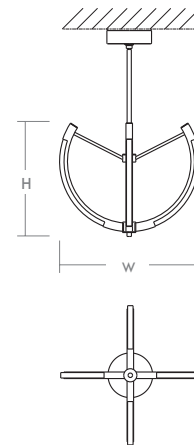

UTOPIA Pendant
3-6140-xx

oxygen

FIXTURE TYPE _____ LOCATION _____
PROJECT _____ DATE _____

-15 Black

-24 Satin Nickel

LIGHT SOURCE	LED Array, 3000K, CRI 90
LUMINAIRE POWER	49.1W at 120V
RATED LIFE	50000 hr RL
OPTIONAL COLOR TEMPERATURES	3000K Only
LUMEN OUTPUT	Delivered: 1508 lm (LM-79)
INPUT VOLTAGE	120V AC, 60Hz
DRIVER OUTPUT	24Vdc Constant Voltage, 3.2A max current
DIMMING	TRIAC Dimming (Forward Phase, Magnetic Low Voltage)
CONSTRUCTION	Cold Rolled Steel Housing and Canopy
DIFFUSER	- Matte White Acrylic
FINISHES	Black (-15), Satin Nickel (-24)
MOUNTING	4" Octagonal J-Box
STANDARDS	ETL Damp listed, Conforms to UL STD 1598, Certified CAN/CSA STD C22.2 No 250.0.

DIMENSIONS

Dia. Canopy: 6.69"

W. Fixture: 21.00"

H. Fixture: 17.00"

Supplied with 2-8", 2-12", and 3-16" stems to customize hanging height

Note: Canopy swivel allows up to a 22° slope

Order example for standard fixture:
3-6140-15 (x- Voltage - xxx-Sequence # - xx-Finish)
3: 120V Only