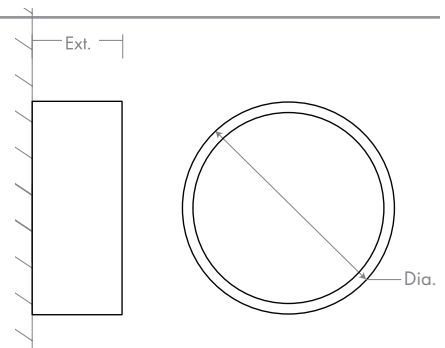

# PEEPERS Wall Sconce / Ceiling Mount

120v : **3-600-xx**

277v : **37-600-xx**

<b>LIGHT SOURCE</b>	1 x 8.2W LED, 3000K, CRI 90
<b>LUMINAIRE POWER</b>	10.2W at 120V
<b>RATED LIFE</b>	60000 hr RL
<b>OPTIONAL COLOR TEMPERATURES</b>	2700K, 3500K, 4000K
<b>LUMEN OUTPUT</b>	Delivered: 454 lm (LM-79)
<b>INPUT VOLTAGE</b>	120V or 277V
<b>DRIVER OUTPUT</b>	350 mA, 12W
<b>DIMMING</b>	0-10v & Phase (ELV) Dimming - 50/60Hz 100% to 10% Dimming
<b>CONSTRUCTION</b>	Plated Steel and Acrylic
<b>DIFFUSER</b>	- Matte White Acrylic
<b>FINISHES</b>	Oiled Bronze (-22), Satin Nickel (-24), Aged Brass (-40)
<b>MOUNTING</b>	4" Octagonal J-Box*, 2"x 3" J-Box* *Deep J-Box
<b>STANDARDS</b>	ETL Dry/Damp listed, ADA compliant, Conforms to UL STD 1598, Certified CAN/CSA, SDT C22.2 No 250.0.

#### DIMENSIONS

**Dia.:** 4.75"

**Ext:** 2.00"

**M.C.:** 2.38" From top of fixture

Order example for standard fixture:

**3-600-22** (x- Voltage - xxx-Sequence # - xx-Finish)

3: 120v, 37: 277v, 32: Universal Voltage