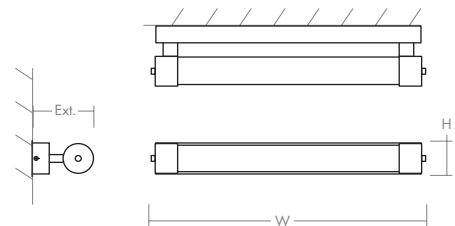

HORIZON Vanity

120v : **3-593-xx**

277v : **37-593-xx**

oxygen

FIXTURE TYPE _____ LOCATION _____

PROJECT _____ DATE _____

-14 Polished Chrome

-24 Satin Nickel

LIGHT SOURCE	1 x 11.6W LED, 3000K, CRI 90
LUMINAIRE POWER	30.8W at 120V
RATED LIFE	60000 hr RL
OPTIONAL COLOR TEMPERATURES	2700K, 3500K, 4000K
LUMEN OUTPUT	Delivered: 1981 lm (LM-79)
INPUT VOLTAGE	120V or 277V
DRIVER OUTPUT	350mA, 12W
DIMMING	0-10v & Phase (ELV) Dimming - 50/60Hz 100% to 10% Dimming
CONSTRUCTION	Plated Steel and Acrylic
DIFFUSER	- Matte White Acrylic
FINISHES	Polished Chrome (-14), Satin Nickel (-24)
MOUNTING	2" x 3" J-Box
STANDARDS	ETL Dry/Damp listed, CEC Title 24 Compliant, Conforms to UL STD 1598, Certified CAN/CSA, STD C22.2 No 250.0.

DIMENSIONS

W: 26.00"

H: 3.00"

Ext: 5.81"

M.C: 1.50" From Top of Fixture

Order example for standard fixture:

3-593-24 (x- Voltage - xxx-Sequence # - xx-Finish)

3: 120v, **37:** 277v