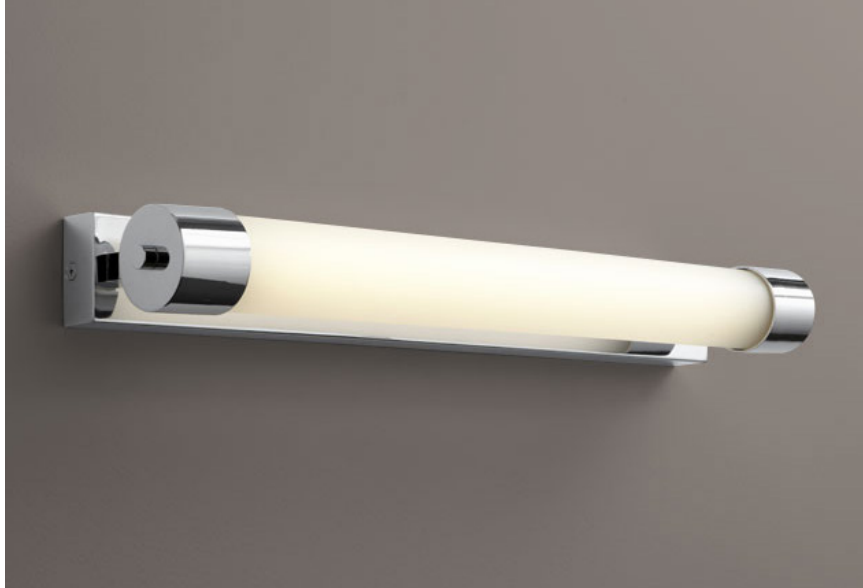

HORIZON Vanity
3-593-xx

oxygen

FIXTURE TYPE _____

LOCATION _____

PROJECT _____

DATE _____

-14 Polished Chrome

-24 Satin Nickel

LIGHT SOURCE	1 x 11.7W LED, 3000K, CRI 90
LUMINAIRE POWER	14.1W at 120V
RATED LIFE	60000 hr RL
OPTIONAL COLOR TEMPERATURES	2700K, 3500K, 4000K
LUMEN OUTPUT	Delivered: Approx. 970 lm (LM-79)
INPUT VOLTAGE	120V to 277V AC, 50/60Hz
DRIVER OUTPUT	350mA, 14.7W max power
DIMMING	TRIAC and ELV dimming at 120V AC; 0-10V dimming, 100% to 1% current output
CONSTRUCTION	Plated Steel and Acrylic
DIFFUSER	- Matte White Acrylic
FINISHES	Polished Chrome (-14), Satin Nickel (-24)
MOUNTING	2"x3" J-Box, 4" Square J-Box with a single device mud ring
STANDARDS	UL Dry/Damp listed, Conforms to UL STD 1598, Certified CAN/CSA STD C22.2 No 250.0.

DIMENSIONS

W:	26.00"
H:	3.00"
Ext:	5.75"
M.C:	1.50" From Top of Fixture

Order example for standard fixture:

3-593-24 (x- Voltage - xxx-Sequence # - xx-Finish)

3: 120V to 277V

Order example for optional color temperatures: **3-593-2724**