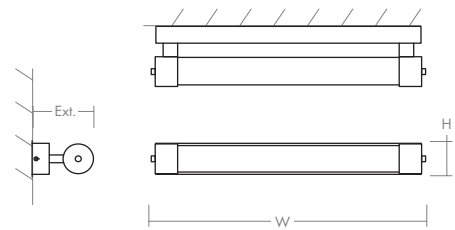

HORIZON Vanity
3-593-xx

oxygen

FIXTURE TYPE _____

LOCATION _____

PROJECT _____

DATE _____

-14 Polished Chrome

-24 Satin Nickel

LIGHT SOURCE	1 x 11.7W LED, 3000K, CRI 90
LUMINAIRE POWER	14.1W at 120V
RATED LIFE	60000 hr RL
OPTIONAL COLOR TEMPERATURES	2700K, 3500K, 4000K
LUMEN OUTPUT	Delivered: Approx. 970 lm (LM-79)
INPUT VOLTAGE	120V to 277V AC, 50/60Hz
DRIVER OUTPUT	350mA, 14.7W max power
DIMMING	TRIAC and ELV dimming at 120V AC; 0-10V dimming, 100% to 1% current output
CONSTRUCTION	Plated Steel and Acrylic
DIFFUSER	- Matte White Acrylic
FINISHES	Polished Chrome (-14), Satin Nickel (-24)
MOUNTING	2"x3" J-Box, 4" Square J-Box with a single device mud ring
STANDARDS	UL Dry/Damp listed, Conforms to UL STD 1598, Certified CAN/CSA STD C22.2 No 250.0.

DIMENSIONS

W:	26.00"
H:	3.00"
Ext:	5.75"
M.C:	1.50" From Top of Fixture

Order example for standard fixture:

3-593-24 (x- Voltage - xxx-Sequence # - xx-Finish)

3: 120V to 277V

Order example for optional color temperatures: **3-593-2724**