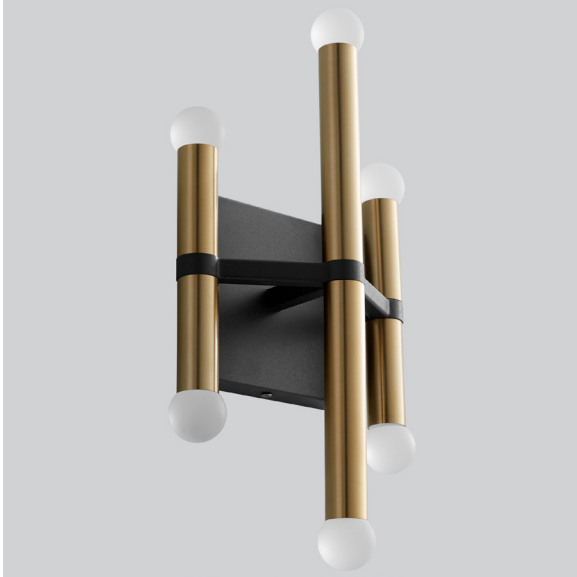

NERO Wall Sconce
3-584-1540

FIXTURE TYPE _____

LOCATION _____

PROJECT _____

DATE _____

-1540 Black/Aged Brass

LIGHT SOURCE	(6x) 2.1W LED Arrays, 3000K, CRI 90
LUMINAIRE POWER	16.1W at 120V
RATED LIFE	30000 hr RL
OPTIONAL COLOR TEMPERATURES	3000K Only
LUMEN OUTPUT	Delivered: 366 lm (LM-79)
INPUT VOLTAGE	120V AC, 50/60Hz
DRIVER OUTPUT	720mA, 17W max power
DIMMING	TRIAC Dimming
CONSTRUCTION	Cold Rolled Steel Housing and Canopy
DIFFUSER	- Frosted Acrylic
FINISHES	Black/Aged Brass (-1540)
MOUNTING	4" Octagonal J-Box
STANDARDS	cETL Damp listed, ADA Compliant, Conforms to UL STD 1598, Certified CAN/CSA STD C22.2 No 250.0.

DIMENSIONS

W:	7.25"
H:	14.125"
Ext:	4.00"
M.C:	7.06" From top of fixture

Order example for standard fixture:
3-584-1540 (x- Voltage - xxx-Sequence # - xx-Finish)
3: 120V Only