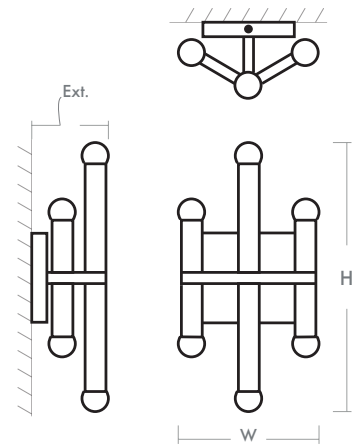

NERO Wall Sconce
3-584-1540

FIXTURE TYPE _____

LOCATION _____

PROJECT _____

DATE _____

-1540 Black/Aged Brass

LIGHT SOURCE	(6x) 2.1W LED Arrays, 3000K, CRI 90
LUMINAIRE POWER	16.1W at 120V
RATED LIFE	30000 hr RL
OPTIONAL COLOR TEMPERATURES	3000K Only
LUMEN OUTPUT	Delivered: 366 lm (LM-79)
INPUT VOLTAGE	120V AC, 50/60Hz
DRIVER OUTPUT	720mA, 17W max power
DIMMING	TRIAC Dimming
CONSTRUCTION	Cold Rolled Steel Housing and Canopy
DIFFUSER	- Frosted Acrylic
FINISHES	Black/Aged Brass (-1540)
MOUNTING	4" Octagonal J-Box
STANDARDS	cETL Damp listed, ADA Compliant, Conforms to UL STD 1598, Certified CAN/CSA STD C22.2 No 250.0.

DIMENSIONS

W:	7.25"
H:	14.125"
Ext:	4.00"
M.C:	7.06" From top of fixture

Order example for standard fixture:
3-584-1540 (x- Voltage - xxx-Sequence # - xx-Finish)
3: 120V Only