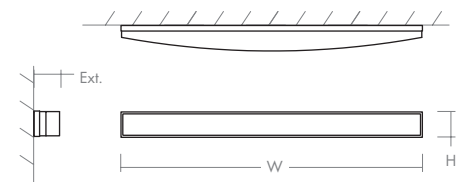

ARCHER Vanity
3-575-xx

oxygen

FIXTURE TYPE _____ LOCATION _____
PROJECT _____ DATE _____

-20 Polished Nickel

-24 Satin Nickel

LIGHT SOURCE 1 x 11.7W LED, 3000K, CRI 90
LUMINAIRE POWER 14.2W at 120V
RATED LIFE 60000 hr RL
OPTIONAL COLOR TEMPERATURES 2700K, 3500K, 4000K
LUMEN OUTPUT Delivered: 1206 lm (LM-79)
INPUT VOLTAGE 120V to 277V AC, 50/60Hz
DRIVER OUTPUT 350mA, 14.7W max power
DIMMING TRIAC and ELV dimming at 120V AC; 0-10V dimming, 100% to 1% current output
CONSTRUCTION Plated Steel and Acrylic
DIFFUSER - Matte White Acrylic
FINISHES Polished Nickel (-20), Satin Nickel (-24)
MOUNTING 4" Square J-Box* with a single device mud ring
 * Deep J-Box (Required to house driver)
STANDARDS UL Dry/Damp listed, ADA Compliant, Conforms to UL STD 1598, Certified CAN/CSA STD C22.2 No 250.0.

DIMENSIONS

W: 26.75"
H: 2.25"
Ext: 2.50"
M.C: 1.125" From Top of Fixture

Order example for standard fixture:
3-575-24 (x- Voltage - xxx-Sequence # - xx-Finish)
 3: 120V to 277V
 Order example for optional color temperatures: **3-575-2724**
 27: 2700K, 35: 3500K, 40: 4000K