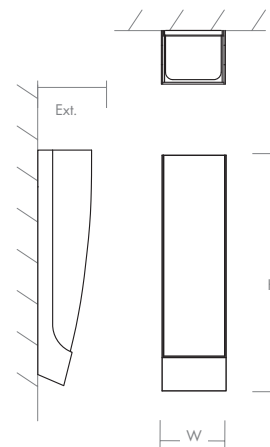

APOLLO Wall Sconce
3-570-24

oxygen

FIXTURE TYPE _____

LOCATION _____

PROJECT _____

DATE _____

-24 Satin Nickel

LIGHT SOURCE	1 x 10.1W LED, 3000K, CRI 90
LUMINAIRE POWER	12.3W at 120V
RATED LIFE	60000 hr RL
OPTIONAL COLOR TEMPERATURES	2700K, 3500K, 4000K
LUMEN OUTPUT	Delivered: 809 lm (LM-79)
INPUT VOLTAGE	120V to 277V AC, 50/60Hz
DRIVER OUTPUT	350mA, 14.7W max power
DIMMING	TRIAC and ELV dimming at 120V AC; 0-10V dimming, 100% to 1% current output
CONSTRUCTION	Plated Steel and Acrylic
DIFFUSER	- Matte White Acrylic
FINISHES	Satin Nickel (-24)
MOUNTING	4" Octagonal J-Box
STANDARDS	UL Dry/Damp listed, ADA Compliant, Conforms to UL STD 1598, Certified CAN/CSA STD C22.2 No 250.0.

DIMENSIONS

W:	4.50"
H:	16.00"
Ext:	3.75"
M.C:	7.38" From top of fixture

Order example for standard fixture:

3-570-24 (x- Voltage - xxx-Sequence # - xx-Finish)

3: 120V to 277V

Order example for optional color temperatures: **3-570-2724**