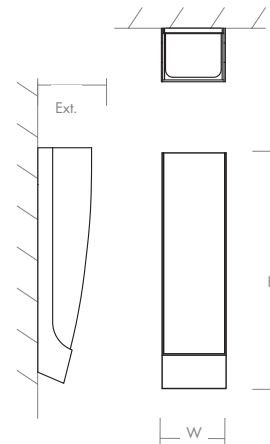

APOLLO Wall Sconce

120v : **3-570-xx**

277v : **37-570-xx**

oxygen

FIXTURE TYPE _____

LOCATION _____

PROJECT _____

DATE _____

-24 Satin Nickel

LIGHT SOURCE	1 x 10.1W LED, 3000K, CRI 90
LUMINAIRE POWER	13.1 W at 120V
RATED LIFE	60000 hr RL
OPTIONAL COLOR TEMPERATURES	2700K, 3500K, 4000K
LUMEN OUTPUT	Delivered: 809 lm (LM-79)
INPUT VOLTAGE	120V or 277V
DRIVER OUTPUT	350mA, 12W
DIMMING	0-10v & Phase (ELV) Dimming - 50/60Hz 100% to 10% Dimming
CONSTRUCTION	Plated Steel and Acrylic
DIFFUSER	- Matte White Acrylic
FINISHES	Satin Nickel (-24)
MOUNTING	4" Octagonal J-Box
STANDARDS	ETL Dry/Damp listed, ADA compliant, Conforms to UL STD 1598, Certified CAN/CSA, STD C22.2 No 250.0.

DIMENSIONS

W: 4.50"

H: 16.00"

Ext: 3.75"

M.C: 7.38" From top of fixture

Order example for standard fixture:

3-570-24 (x- Voltage - xxx-Sequence # - xx-Finish)

3: 120v, **37:** 277v