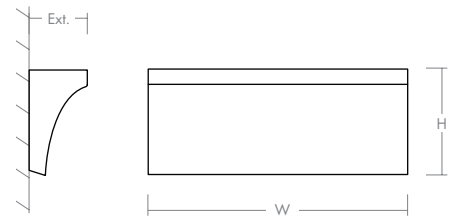

-24 Satin Nickel

-22 Oiled Bronze

-40 Aged Brass

LIGHT SOURCE	1 x 10.1W LED, 3000K, CRI 90
LUMINAIRE POWER	13.0W at 120V
RATED LIFE	60000 hr RL
OPTIONAL COLOR TEMPERATURES	2700K, 3500K, 4000K
LUMEN OUTPUT	Delivered: 627 lm (LM-79)
INPUT VOLTAGE	120V or 277V
DRIVER OUTPUT	350mA, 12W
DIMMING	0-10v & Phase (ELV) Dimming - 50/60Hz 100% to 10% Dimming
CONSTRUCTION	Plated Steel and Acrylic
DIFFUSER	- Matte White Acrylic
FINISHES	Oiled Bronze (-22), Satin Nickel (-24), Aged Brass (-40)
MOUNTING	4" Octagonal J-Box, 2" x 3" J-Box* *Must be mounted horizontally
STANDARDS	ETL Dry/Damp listed, ADA compliant, Conforms to UL STD 1598, Certified CAN/CSA, STD C22.2 No 250.0.

DIMENSIONS

W:	12.00"
H:	4.88"
Ext:	2.69"
M.C:	2.34" From top of fixture

Order example for standard fixture:

3-550-24 (x- Voltage - xxx-Sequence # - xx-Finish)

3: 120v, 37: 277v

Order example for optional color temperatures: **3-550-2724**