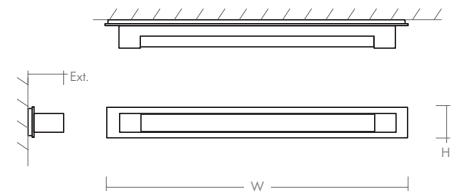

BALANCE Vanity
3-549-xx-BPxx

oxygen

FIXTURE TYPE _____ LOCATION _____
 PROJECT _____ DATE _____

-20 Polished Nickel

-24 Satin Nickel

LIGHT SOURCE	2 x 11.6W LED, 3000K, CRI 90
LUMINAIRE POWER	28.6W at 120V
RATED LIFE	60000 hr RL
OPTIONAL COLOR TEMPERATURES	2700K, 3500K, 4000K
LUMEN OUTPUT	Delivered: 2022 lm (LM-79)
INPUT VOLTAGE	120V to 277V AC, 50/60Hz
DRIVER OUTPUT	700mA, 29.4W max
DIMMING	TRIAC and ELV dimming at 120V AC; 0-10V dimming, 100% to 10% current output
CONSTRUCTION	Plated Steel and Acrylic
DIFFUSER	- Matte White Acrylic
FINISHES	Polished Nickel (-20), Satin Nickel (-24)
MOUNTING	4" Octagonal J-Box*, 4"x4" J-Box* with a single device mud ring *Deep J-Box (Required to house driver)
STANDARDS	UL Dry/Damp listed, ADA Compliant, Conforms to UL STD 1598, Certified CAN/CSA, STD C22.2 No 250.0.

DIMENSIONS

W:	52.75"
H:	4.50"
Ext:	4.00"
M.C:	2.25" From top of fixture

Order example for standard fixture:

3-549-24-BP24

(x- Voltage - xxx-Sequence # - xx-Finish - BPxx- Backplate Finish)

3: 120V to 277V

Order example for optional color temperatures: **3-549-2724-BP24**