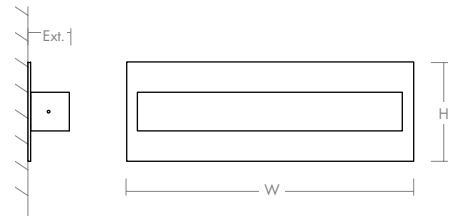

-24 Satin Nickel

-22 Oiled Bronze

-40 Aged Brass

LIGHT SOURCE	1 x 11.9W LED, 3000K, CRI 90
LUMINAIRE POWER	15.2W at 120V
RATED LIFE	60000 hr RL
OPTIONAL COLOR TEMPERATURES	2700K, 3500K, 4000K
LUMEN OUTPUT	Delivered: 388 lm (LM-79)
INPUT VOLTAGE	120V or 277V
DRIVER OUTPUT	350mA, 12W
DIMMING	0-10v & Phase (ELV) Dimming - 50/60Hz 100% to 10% Dimming
CONSTRUCTION	Plated Steel and Acrylic
DIFFUSER	- Matte White Acrylic
FINISHES	Oiled Bronze (-22), Satin Nickel (-24), Aged Brass (-40)
MOUNTING	4"x4" J-Box*, 2"x3" J-Box* * Deep J-Box
STANDARDS	ETL Dry/Damp listed, ADA compliant, Conforms to UL STD 1598, Certified CAN/CSA, STD C22.2 No 250.0.

DIMENSIONS

W: 13.00"

H: 4.50"

Ext: 1.88"

M.C: 2.25" From top of fixture

Order example for standard fixture:

3-532-24 (x- Voltage - xxx-Sequence # - xx-Finish)

3: 120v, 37: 277v