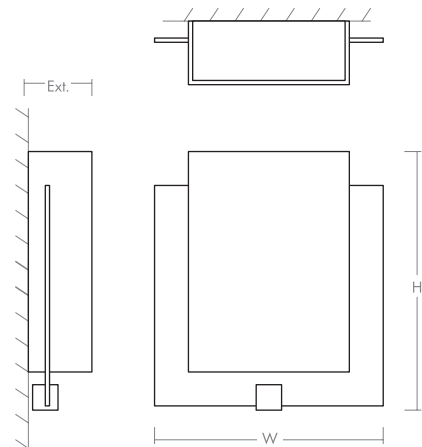

-95 Old World

-24 Satin Nickel

**Diffusers:**

-2 Matte White Acrylic

-3 Tobacco Acrylic

-6 Silver Cloth Acrylic

<b>LIGHT SOURCE</b>	1 x 10.1W LED, 3000K, CRI 90
<b>LUMINAIRE POWER</b>	12.9W at 120V
<b>RATED LIFE</b>	60000 hr RL
<b>OPTIONAL COLOR TEMPERATURES</b>	2700K, 3500K, 4000K
<b>LUMEN OUTPUT</b>	Delivered: (-2) Acrylic: 1m (LM-79) (-3) Acrylic: 836 lm (LM-79) (-6) Acrylic: 527 lm (LM-79)
<b>INPUT VOLTAGE</b>	120V or 277V
<b>DRIVER OUTPUT</b>	350mA, 12W
<b>DIMMING</b>	0-10v & Phase (ELV) Dimming - 50/60Hz 100% to 10% Dimming
<b>CONSTRUCTION</b>	Plated Steel and Acrylic
<b>METAL FINISH / DIFFUSER</b>	(-224) Matte White Acrylic / Satin Nickel (-295) Matte White Acrylic / Old World (-324) Tobacco Acrylic / Satin Nickel (-395) Tobacco Acrylic / Old World (-624) Silver Cloth Acrylic / Satin Nickel (-695) Silver Cloth Acrylic / Old World
<b>MOUNTING</b>	4" Octagonal J-Box
<b>STANDARDS</b>	ETL Dry/Damp listed, ADA compliant, Conforms to UL STD 1598, Certified CAN/CSA, STD C22.2 No 250.0.

**DIMENSIONS**

<b>W:</b>	<b>13.63"</b>
<b>H:</b>	<b>14.89"</b>
<b>Ext:</b>	<b>3.75"</b>
<b>M.C:</b>	<b>6.41" From top of fixture</b>

**EM Driver:** Fullham HotspotLED Series  
**EM Battery Life:** 90 minutes minimum