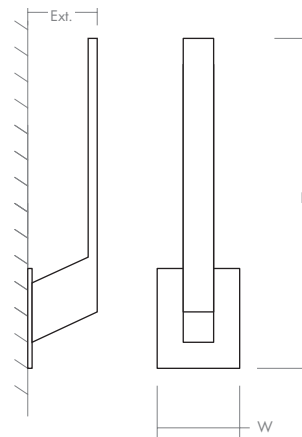

MIRAGE Wall Sconce
3-516-xx

oxygen

FIXTURE TYPE _____

LOCATION _____

PROJECT _____

DATE _____

-40 Aged Brass

-24 Satin Nickel

- LIGHT SOURCE** 1 x 12.1W LED, 3000K, CRI 90
- LUMINAIRE POWER** 14.7W at 120V
- RATED LIFE** 60000 hr RL
- OPTIONAL COLOR TEMPERATURES** 2700K, 3500K, 4000K
- LUMEN OUTPUT** Delivered: 764 lm (LM-79)
- INPUT VOLTAGE** 120V to 277V AC, 50/60Hz
- DRIVER OUTPUT** 350mA, 14.7W max power
- DIMMING** TRIAC and ELV dimming at 120V AC; 0-10V dimming, 100% to 1% current output
- CONSTRUCTION** Plated Steel and Acrylic
- DIFFUSER** - Matte White Acrylic
- FINISHES** Satin Nickel (-24), Aged Brass (-40)
- MOUNTING** 2" x 3" J-Box, 4" Octagonal J-Box, 4" Square J-Box with a single device mud ring
- STANDARDS** UL Dry/Damp listed, ADA Compliant, Conforms to UL STD 1598, Certified CAN/CSA STD C22.2 No 250.0.
- NOTE** Backplate is required

DIMENSIONS

- W:** 4.75"
- H:** 19.125"
- Ext:** 4.00"
- M.C:** 16.18" From top of fixture

Order example for standard fixture:
3-516-24 (x- Voltage - xxx-Sequence # - xx-Finish)
3: 120V to 277V

Order example for optional color temperatures: **3-516-2724**
27: 2700K, **35:** 3500K, **40:** 4000K