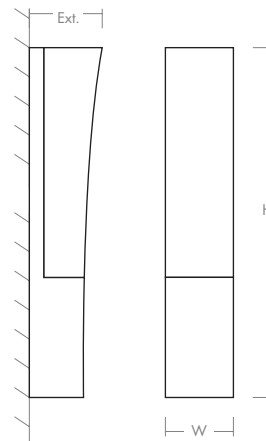

CRESCENT Wall Sconce
3-513-24

oxygen

FIXTURE TYPE _____

LOCATION _____

PROJECT _____

DATE _____

-24 Satin Nickel

- LIGHT SOURCE** 1 x 12.1W LED, 3000K, CRI 90
- LUMINAIRE POWER** 14.4W at 120V
- RATED LIFE** 60000 hr RL
- OPTIONAL COLOR TEMPERATURES** 2700K, 3500K, 4000K
- LUMEN OUTPUT** Delivered: 988 lm (LM-79)
- INPUT VOLTAGE** 120V to 277V AC, 50/60Hz
- DRIVER OUTPUT** 350mA, 14.7W max power
- DIMMING** TRIAC and ELV dimming at 120V AC; 0-10V dimming, 100% to 1% current output
- CONSTRUCTION** Plated Steel and Acrylic
- DIFFUSER** - Matte White Acrylic
- FINISHES** Satin Nickel (-24)
- MOUNTING** 2" x 3" J-Box, 4" Square J-Box with a single device mud ring
- STANDARDS** UL Dry/Damp listed, ADA Compliant, Conforms to UL STD 1598, Certified CAN/CSA STD C22.2 No 250.0.

DIMENSIONS

- W:** 3.50"
- H:** 18.75"
- Ext:** 3.75"
- M.C:** 14.11" From top of fixture

Order example for standard fixture:

3-513-24 (x- Voltage - xxx-Sequence # - xx-Finish)

3: 120V to 277V

Order example for optional color temperatures: **3-513-2724**