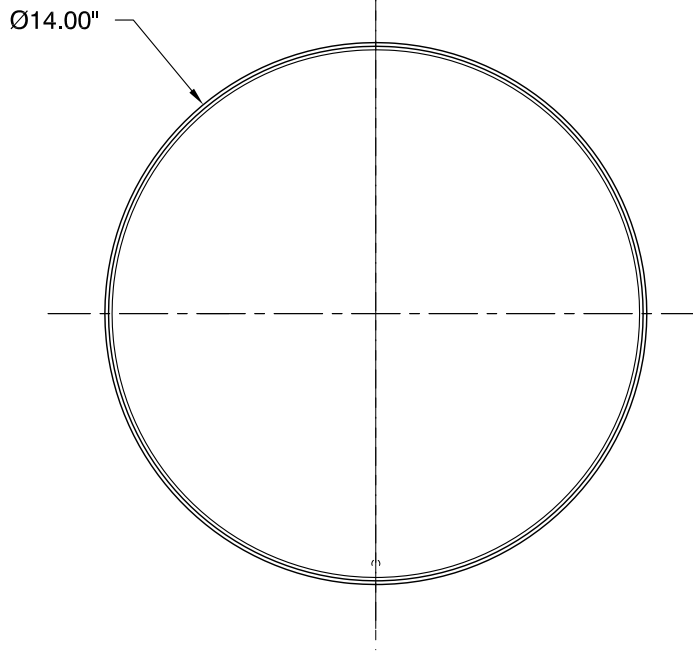

FRONT VIEW

BOTTOM VIEW

JOURNEY ceiling mount
 120v **3-624-24**
 277v **37-624-24**

OXYGEN LIGHTING ©

LAMPING

- o (2x) 10.1w LED Arrays
- o 3000K, 350mA (ea.)
- o Initial Lumens: 2364 lm
- o Delivered Lumens: TBD
- o CRI > 90
- o Color Consistency: 3 step MacAdam Ellipse

- o 120v OR 277v 50/60Hz

DIMENSIONS

- o Ø14.00" x 4.09"(h)

INSTALLATION

- o 4" Octagonal J-Box
- o ETL Dry/Damp Listed
- o Conforms to UL STD 1598
- o Certified CAN/CSA STD C22.2 No. 250.0

Sample Catalog Number