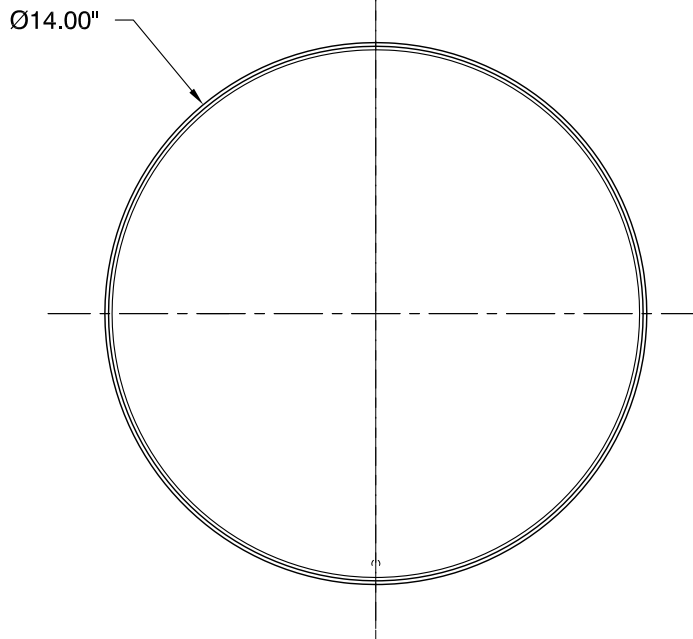

**FRONT VIEW**

**BOTTOM VIEW**

**JOURNEY** ceiling mount

120v **3-623-24**

277v **37-623-24**

OXYGEN LIGHTING ©

**LAMPING**

- o (1x) 10.1w LED Array
- o 3000K, 350mA
- o Initial Lumens: 1182 lm
- o Delivered Lumens: TBD
- o CRI > 90
- o Color Consistency: 3 step MacAdam Ellipse

**METAL FINISHES**

- o **14** - Polished Chrome
- o **24** - Satin Nickel

**DIMENSIONS**

- o Ø14.00" x 4.09"(h)

**INSTALLATION**

- o 4" Octagonal J-Box
- o ETL Dry/Damp Listed
- o Conforms to UL STD 1598
- o Certified CAN/CSA STD C22.2 No. 250.0

**DIFFUSER**

- o White Opal Glass (twist fit)

**DRIVER (Dimmable)**

- o (1x) 0-10v & Reverse Phase Dimming Constant Current, 12w, 350mA

**INPUT VOLTAGE**

- o 120v OR 277v 50/60Hz

**Sample Catalog Number**

Series #	Finish	Catalog number
3-623	- 24	= 3-623-24