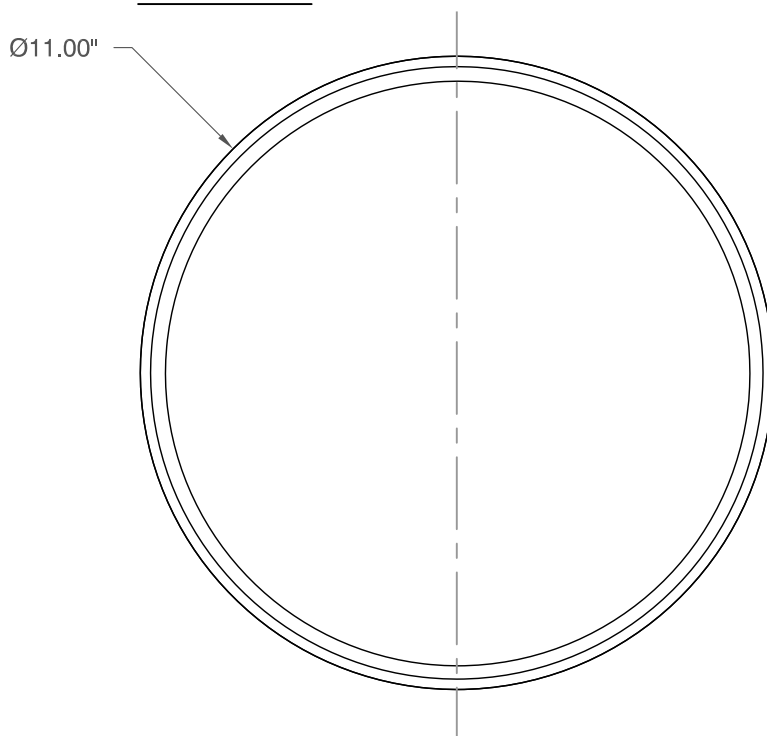

FRONT VIEW

BOTTOM VIEW

JOURNEY ceiling mount
 120v **3-622-24**
 277v **37-622-24**

OXYGEN LIGHTING ©

LAMPING

- o (1x) 8.2w LED Array
- o 3000K, 350mA
- o Initial Lumens: 950 lm
- o Delivered Lumens: TBD
- o CRI > 90
- o Color Consistency: 3 step MacAdam Ellipse

DIMENSIONS

- o Ø11" x 4.38"(h)

INSTALLATION

- o 4" Octagonal J-Box
- o ETL Dry/Damp Listed
- o Conforms to UL STD 1598
- o Certified CAN/CSA STD C22.2 No. 250.0

Sample Catalog Number

Series #	Finish	=	Catalog Number
3-622	24	=	3-622-24