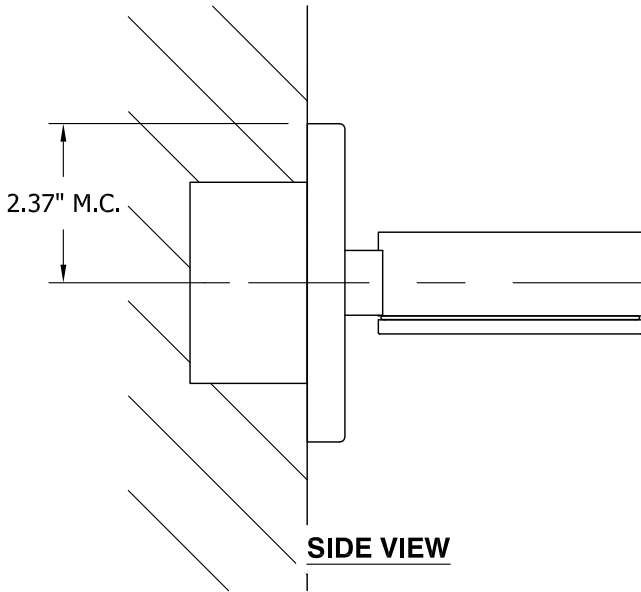

TOP VIEW

FRONT VIEW

SIDE VIEW

CERES outdoor
 120v **3-726-22**
 277v **37-726-22**

OXYGEN LIGHTING ©

LAMPING

- o (1x) 8.2w LED Array
- o 3000K, 350mA
- o Initial Lumens: 950 lm
- o Delivered Lumens: TBD
- o CRI>90
- o Color Consistency: 3 Step MacAdam Ellipse

METAL FINISHES

- (All finishes polyester powder coat)
- o **16** - Gray
 - o **22** - Oiled Bronze

DIMENSIONS

- o 4.75" (w) x 4.75" (h) x 4.88" (ext.)

SPECIAL NOTE

- o Add caulking around fixture base at the wall to prevent water from entering fixture.

INSTALLATION

- o 4" J-Box
- o 2.5" Deep Octagonal J-Box
- o ETL WET Listed (Installer must provide a bead of caulk between fixture housing and mounting surface)
- o Wall mount
- o Conforms to UL STD 1598
- o Certified CAN/CSA STD C22.2 No. 250.0