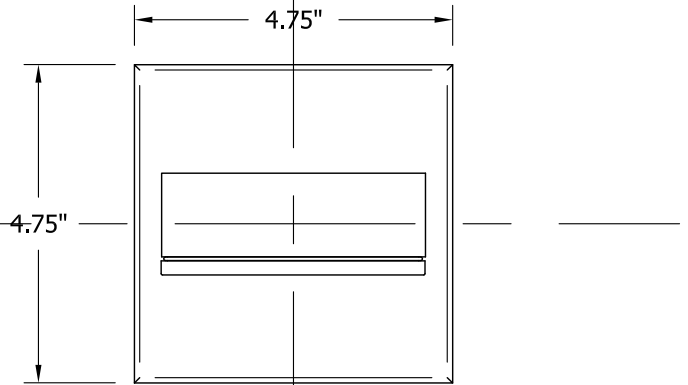

TOP VIEW

FRONT VIEW

SIDE VIEW

CERES outdoor
 120v **3-726-22**
 277v **37-726-22**

OXYGEN LIGHTING ©

LAMPING

- o (1x) 8.2w LED Array
- o 3000K, 350mA
- o Initial Lumens: 950 lm
- o Delivered Lumens: TBD
- o CRI>90
- o Color Consistency: 3 Step MacAdam Ellipse

METAL FINISHES

- (All finishes polyester powder coat)
- o **16** - Gray
 - o **22** - Oiled Bronze

DIMENSIONS

- o 4.75" (w) x 4.75" (h) x 4.88" (ext.)

SPECIAL NOTE

- o Add caulking around fixture base at the wall to prevent water from entering fixture.

INSTALLATION

- o 4" J-Box
- o 2.5" Deep Octagonal J-Box
- o ETL WET Listed (Installer must provide a bead of caulk between fixture housing and mounting surface)
- o Wall mount
- o Conforms to UL STD 1598
- o Certified CAN/CSA STD C22.2 No. 250.0