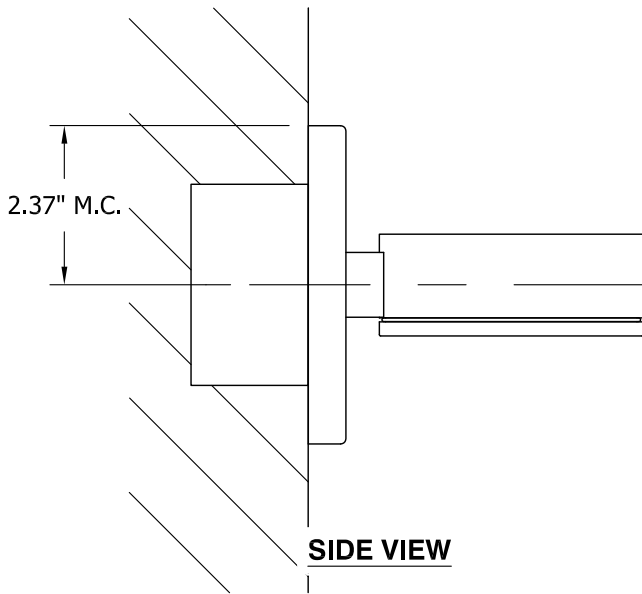

TOP VIEW

SIDE VIEW

FRONT VIEW

CERES outdoor
 120v **3-726-16**
 277v **37-726-16**

OXYGEN LIGHTING ©

LAMPING

- o (1x) 8.2w LED Array
- o 3000K, 350mA
- o Initial Lumens: 950 lm
- o Delivered Lumens: TBD
- o CRI>90
- o Color Consistency: 3 Step MacAdam Ellipse

METAL FINISHES

- (All finishes polyester powder coat)
- o **16** - Gray
 - o **22** - Oiled Bronze

DIMENSIONS

- o 4.75" (w) x 4.75" (h) x 4.88" (ext.)

INSTALLATION

- o 4" J-Box
- o 2.5" Deep Octagonal J-Box
- o ETL WET Listed (Installer must provide a bead of caulk between fixture housing and mounting surface)
- o Wall mount
- o Conforms to UL STD 1598
- o Certified CAN/CSA STD C22.2 No. 250.0