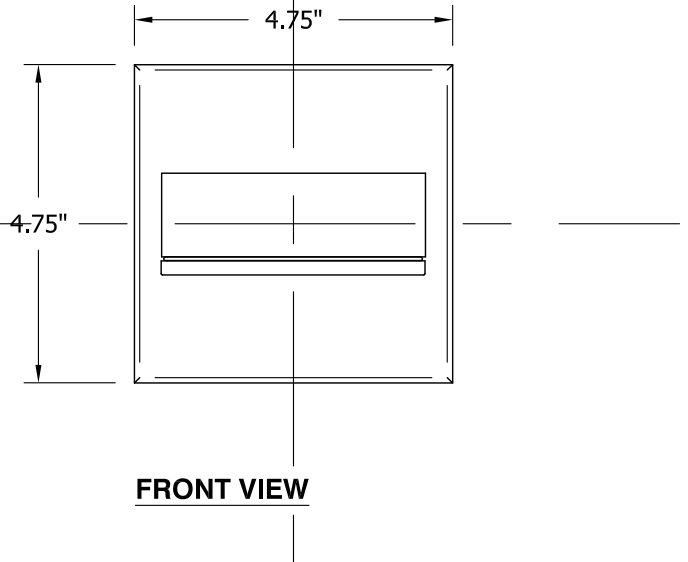

TOP VIEW

SIDE VIEW

FRONT VIEW

CERES outdoor
 120v **3-726-16**
 277v **37-726-16**

OXYGEN LIGHTING ©

LAMPING

- o (1x) 8.2w LED Array
- o 3000K, 350mA
- o Initial Lumens: 950 lm
- o Delivered Lumens: TBD
- o CRI>90
- o Color Consistency: 3 Step MacAdam Ellipse

METAL FINISHES

- (All finishes polyester powder coat)
- o **16** - Gray
 - o **22** - Oiled Bronze

DIMENSIONS

- o 4.75" (w) x 4.75" (h) x 4.88" (ext.)

INSTALLATION

- o 4" J-Box
- o 2.5" Deep Octagonal J-Box
- o ETL WET Listed (Installer must provide a bead of caulk between fixture housing and mounting surface)
- o Wall mount
- o Conforms to UL STD 1598
- o Certified CAN/CSA STD C22.2 No. 250.0