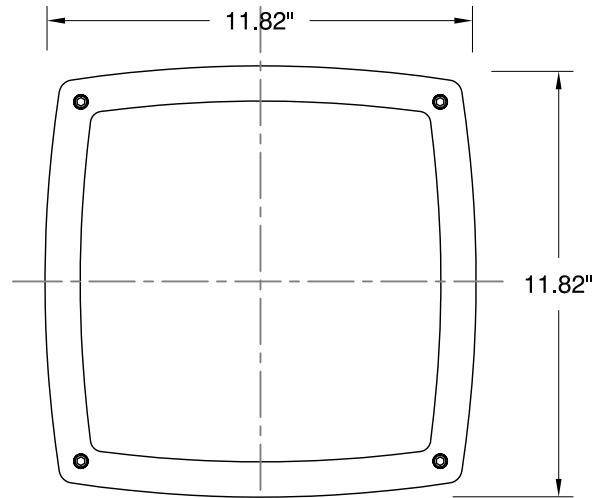

TOP VIEW

FRONT VIEW

CELENA outdoor
 120v **3-715-16**
 277v **37-715-16**

OXYGEN LIGHTING ©

LAMPING

- o (2x) 10.1w LED Arrays
- o 3000K, 350mA (ea.)
- o Initial Lumens: 2364 lm
- o Delivered Lumens: TBD
- o CRI > 90
- o Color Consistency: 3 step MacAdam Ellipse

INPUT VOLTAGE

- o 120v OR 277v 50/60Hz

DIMENSIONS

- o 11.82"(w) x 11.82"(h) x 3.33" (ext.)

SPECIAL NOTE

- o Add caulking around fixture base at the wall to prevent water from entering fixture.

INSTALLATION

- o 4" Octagonal J-Box
- o ETL WET Listed (installer must provide a bead of caulk between fixture housing and mounting surface)
- o Wall or ceiling mount
- o Conforms to UL STD 1598
- o Certified CAN/CSA STD C22.2 No. 250.0