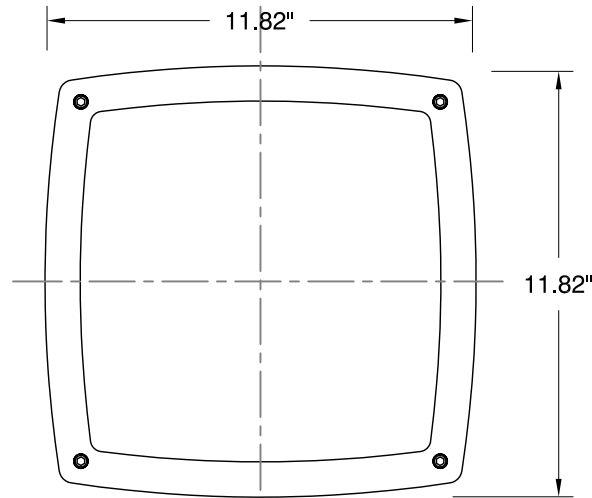

TOP VIEW

FRONT VIEW

CELENA outdoor
 120v **3-715-15**
 277v **37-715-15**

OXYGEN LIGHTING ©

LAMPING

- o (2x) 10.1w LED Arrays
- o 3000K, 350mA (ea.)
- o Initial Lumens: 2364 lm
- o Delivered Lumens: TBD
- o CRI > 90
- o Color Consistency: 3 step MacAdam Ellipse

INPUT VOLTAGE

- o 120v OR 277v 50/60Hz

DIMENSIONS

- o 11.82"(w) x 11.82"(h) x 3.33" (ext.)

SPECIAL NOTE

- o Add caulking around fixture base at the wall to prevent water from entering fixture.

INSTALLATION

- o 4" Octagonal J-Box
- o ETL WET Listed (installer must provide a bead of caulk between fixture housing and mounting surface)
- o Wall or ceiling mount
- o Conforms to UL STD 1598
- o Certified CAN/CSA STD C22.2 No. 250.0