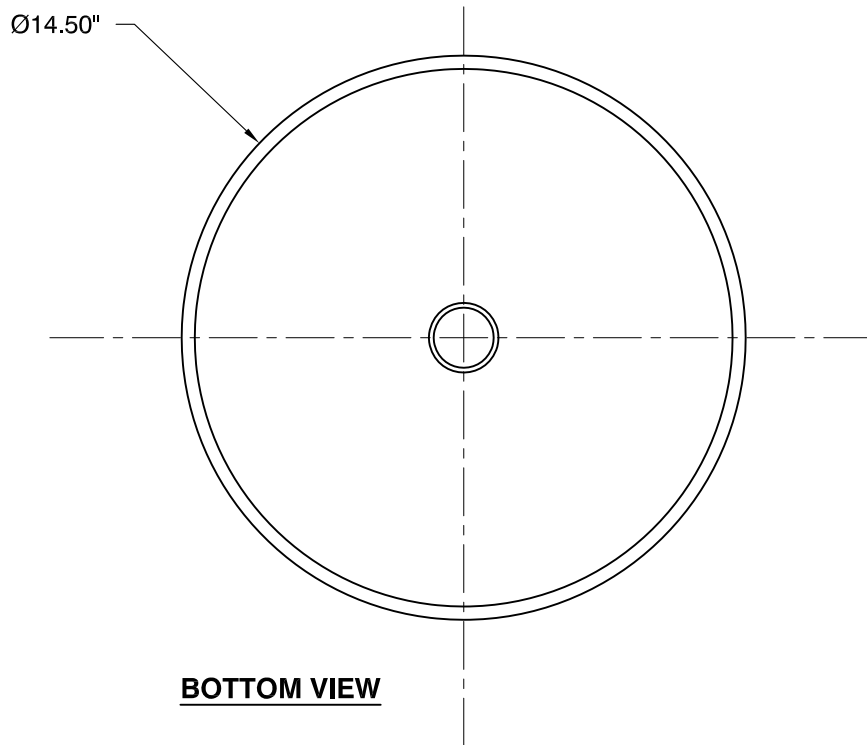

FRONT VIEW

BOTTOM VIEW

ECHO ceiling mount
 120v **3-695-24**
 277v **37-695-24**

OXYGEN LIGHTING ©

LAMPING

- o (2x) 10.1w LED Arrays
- o 3000K, 350mA (ea.)
- o Initial Lumens: 2364 lm
- o Delivered Lumens: TBD
- o CRI>9
- o Color Consistency: 3 Step MacAdam Ellipse

- o 120v OR 277v 50/60Hz

DIMENSIONS

- o Ø14.50" x 7.00"(h)

INSTALLATION

- o 4" Octagonal J-Box
- o ETL Dry/Damp Listed
- o Conforms to UL STD 1598
- o Certified CAN/CSA STD C22.2 No. 250.0

Sample Catalog Number