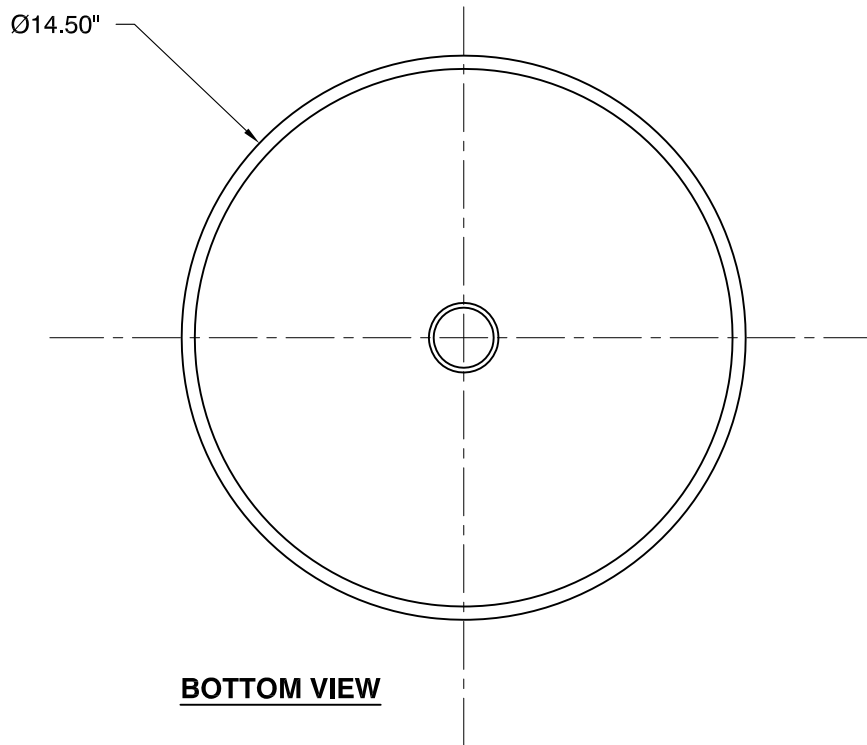

FRONT VIEW

BOTTOM VIEW

ECHO ceiling mount
 120v **3-695-22**
 277v **37-695-22**

OXYGEN LIGHTING ©

LAMPING

- o (2x) 10.1w LED Arrays
- o 3000K, 350mA (ea.)
- o Initial Lumens: 2364 lm
- o Delivered Lumens: TBD
- o CRI>9
- o Color Consistency: 3 Step MacAdam Ellipse

- o 120v OR 277v 50/60Hz

DIMENSIONS

- o Ø14.50" x 7.00"(h)

INSTALLATION

- o 4" Octagonal J-Box
- o ETL Dry/Damp Listed
- o Conforms to UL STD 1598
- o Certified CAN/CSA STD C22.2 No. 250.0

Sample Catalog Number