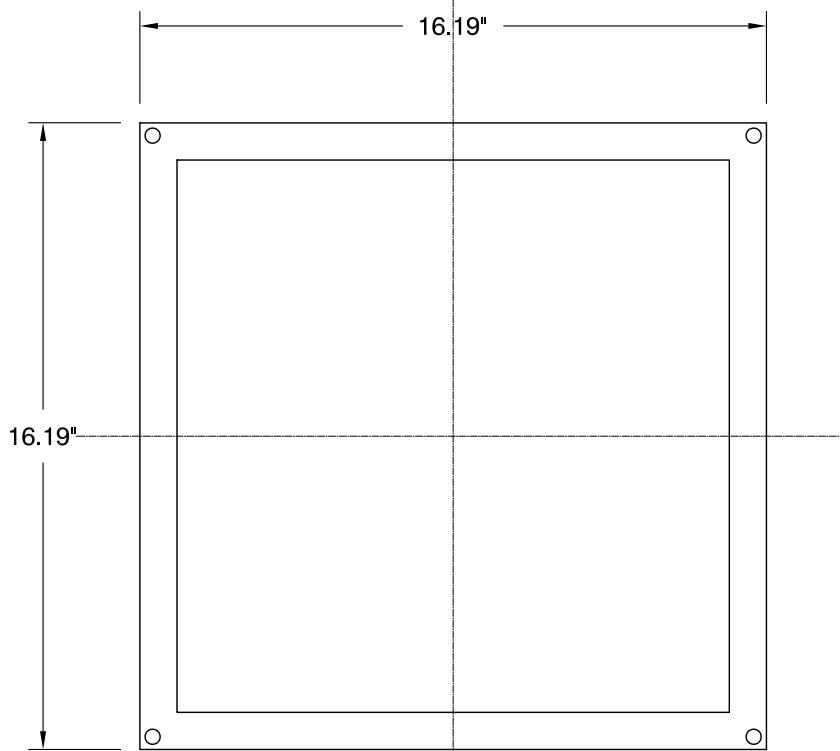

FRONT VIEW

BOTTOM VIEW

MODULO ceiling mount
 120v **3-683-40**
 277v **37-683-40**

OXYGEN LIGHTING ©

LAMPING

- o (2x) 10.1w LED Arrays
- o 3000K, 350mA (ea.)
- o Initial Lumens: 2364 lm
- o Delivered Lumens: TBD
- o CRI > 90
- o Color Consistency: 3 step MacAdam Ellipse

DIMENSIONS

- o 16.19"(w) x 16.19"(l) x 4.90"(ext.)

INSTALLATION

- o 4" J-Box
- o ETL Dry/Damp Listed
- o Conforms to UL STD 1598
- o Certified CAN/CSA STD C22.2 No. 250.0

Sample Catalog Number			
Series #	Finish	=	Catalog Number
3-683	24	=	3-683-24