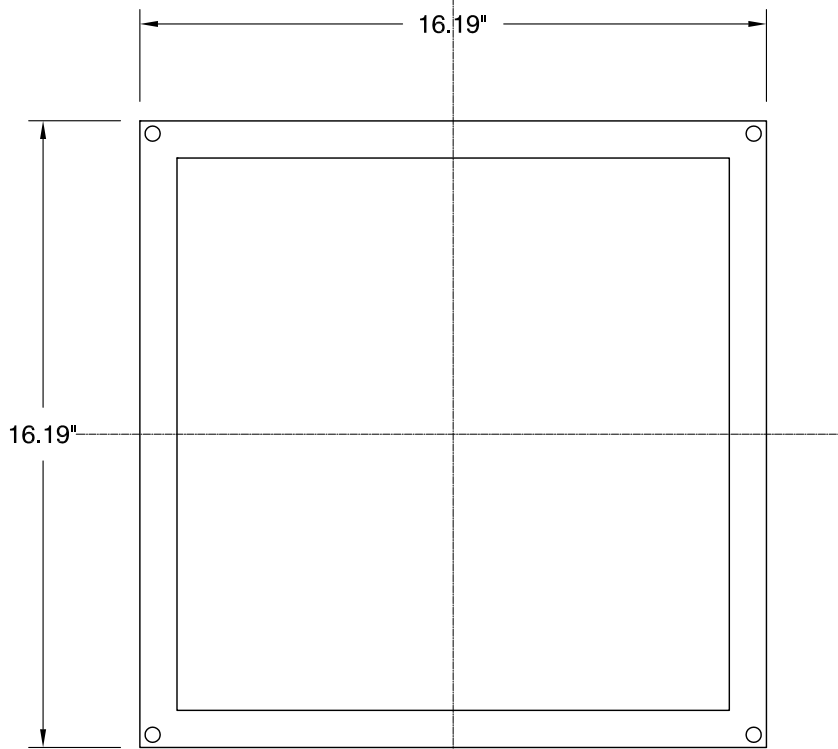

FRONT VIEW

BOTTOM VIEW

MODULO ceiling mount
 120v **3-683-24**
 277v **37-683-24**

OXYGEN LIGHTING ©

LAMPING

- o (2x) 10.1w LED Arrays
- o 3000K, 350mA (ea.)
- o Initial Lumens: 2364 lm
- o Delivered Lumens: TBD
- o CRI > 90
- o Color Consistency: 3 step MacAdam Ellipse

DIMENSIONS

- o 16.19"(w) x 16.19"(l) x 4.90"(ext.)

INSTALLATION

- o 4" J-Box
- o ETL Dry/Damp Listed
- o Conforms to UL STD 1598
- o Certified CAN/CSA STD C22.2 No. 250.0

Sample Catalog Number

Series #	Finish	=	Catalog Number
3-683	24	=	3-683-24