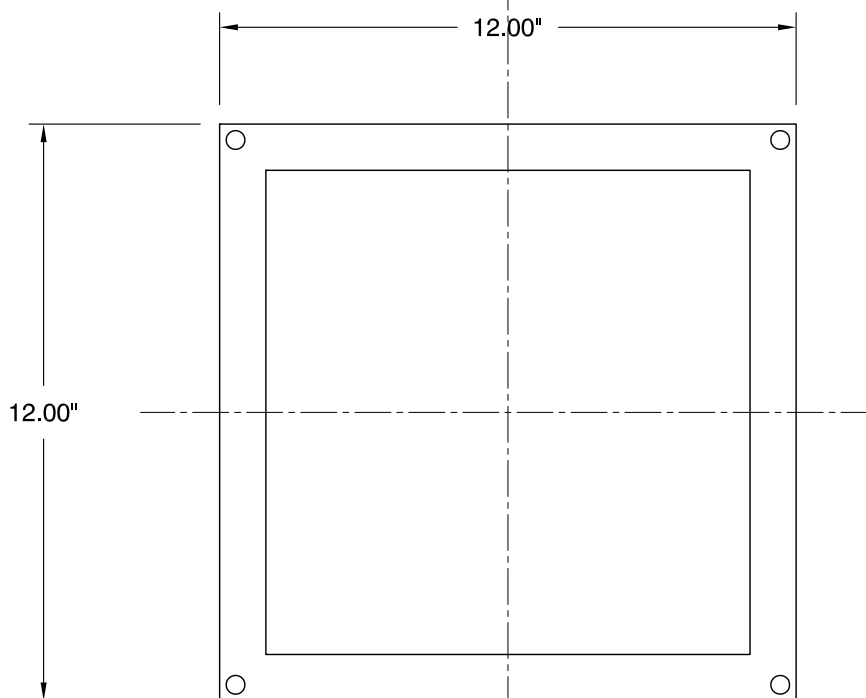

FRONT VIEW

BOTTOM VIEW

MODULO ceiling mount
 120v **3-682-40**
 277v **37-682-40**

OXYGEN LIGHTING ©

LAMPING

- o (1x) 10.1w LED Array
- o 3000K, 350mA
- o Initial Lumens: 1182 lm
- o Delivered Lumens: TBD
- o CRI > 90
- o Color Consistency: 3 step MacAdam Ellipse

DIMENSIONS

- o 12.00"(w) x 12.00"(l) x 4.90"(ext.)

INSTALLATION

- o 4" J-Box
- o ETL Dry/Damp Listed
- o Conforms to UL STD 1598
- o Certified CAN/CSA STD C22.2 No. 250.0

Sample Catalog Number

Series #	Finish	=	Catalog Number
3-682	24	=	3-682-24