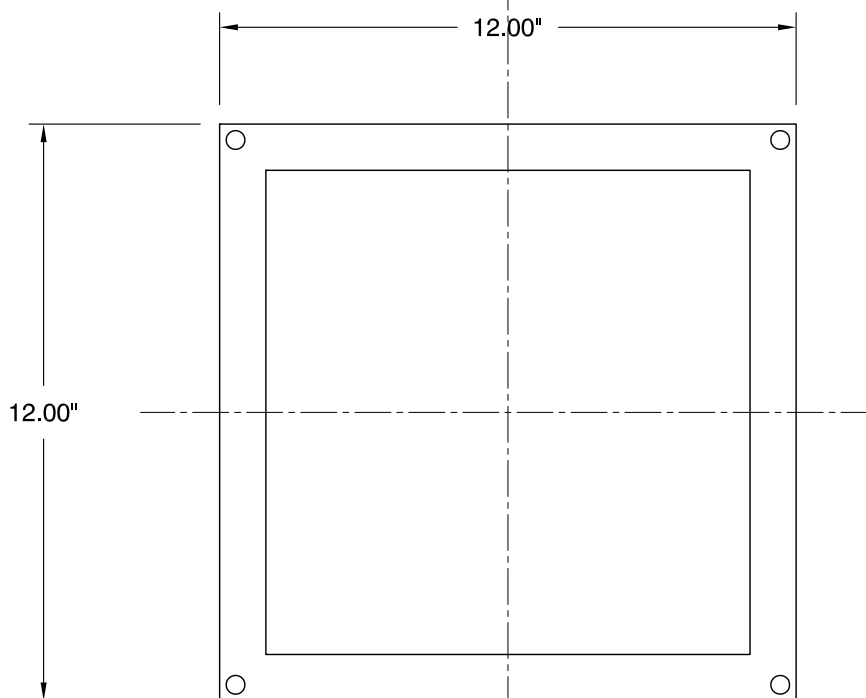

**FRONT VIEW**

**BOTTOM VIEW**

**MODULO** ceiling mount  
 120v **3-682-24**  
 277v **37-682-24**

OXYGEN LIGHTING ©

**LAMPING**

- o (1x) 10.1w LED Array
- o 3000K, 350mA
- o Initial Lumens: 1182 lm
- o Delivered Lumens: TBD
- o CRI > 90
- o Color Consistency: 3 step MacAdam Ellipse

**DIMENSIONS**

- o 12.00"(w) x 12.00"(l) x 4.90"(ext.)

**INSTALLATION**

- o 4" J-Box
- o ETL Dry/Damp Listed
- o Conforms to UL STD 1598
- o Certified CAN/CSA STD C22.2 No. 250.0

Sample Catalog Number			
Series #	Finish	=	Catalog Number
3-682	24	=	3-682-24