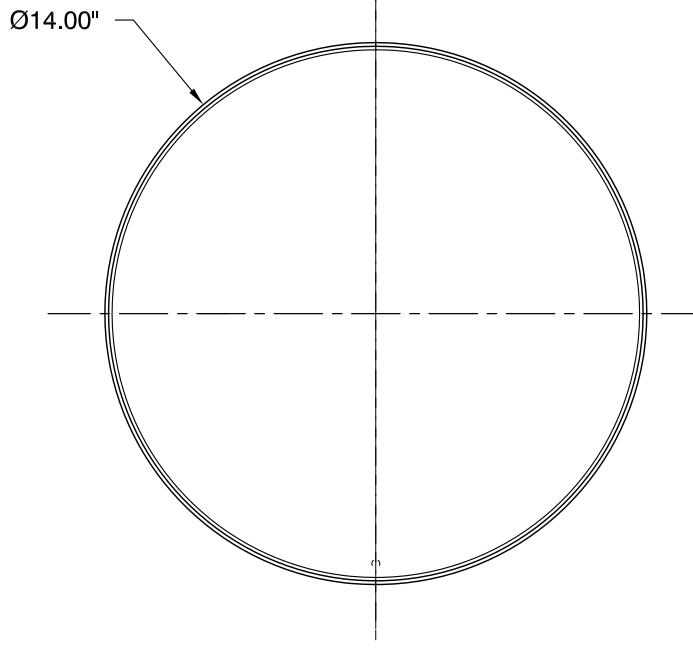

FRONT VIEW

BOTTOM VIEW

JOURNEY ceiling mount
 120v **3-624-14**
 277v **37-624-14**

OXYGEN LIGHTING ©

LAMPING

- o (2x) 10.1w LED Arrays
- o 3000K, 350mA (ea.)
- o Initial Lumens: 2364 lm
- o Delivered Lumens: TBD
- o CRI > 90
- o Color Consistency: 3 step MacAdam Ellipse

- o 120v OR 277v 50/60Hz

DIMENSIONS

- o Ø14.00" x 4.09"(h)

INSTALLATION

- o 4" Octagonal J-Box
- o ETL Dry/Damp Listed
- o Conforms to UL STD 1598
- o Certified CAN/CSA STD C22.2 No. 250.0

Sample Catalog Number