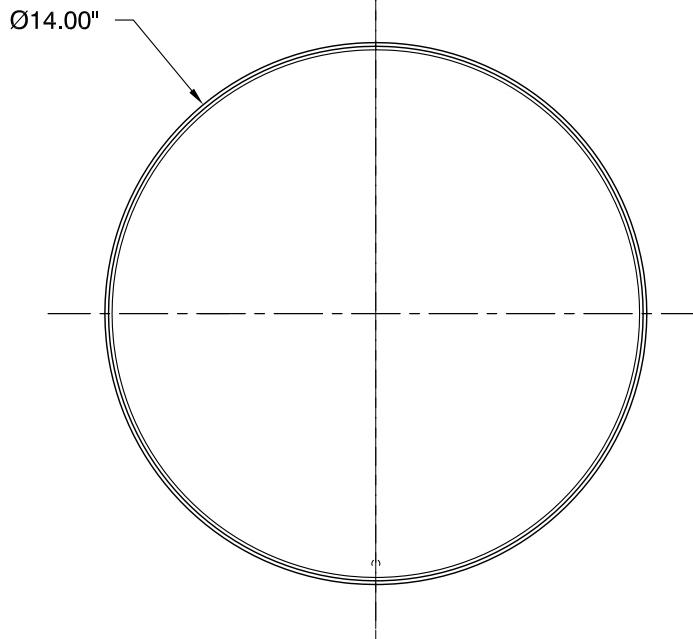

FRONT VIEW

BOTTOM VIEW

JOURNEY ceiling mount

120v **3-623-14**

277v **37-623-14**

OXYGEN LIGHTING ©

LAMPING

- o (1x) 10.1w LED Array
- o 3000K, 350mA
- o Initial Lumens: 1182 lm
- o Delivered Lumens: TBD
- o CRI > 90
- o Color Consistency: 3 step MacAdam Ellipse

METAL FINISHES

- o **14** - Polished Chrome
- o **24** - Satin Nickel

DIMENSIONS

- o Ø14.00" x 4.09"(h)

INSTALLATION

- o 4" Octagonal J-Box
- o ETL Dry/Damp Listed
- o Conforms to UL STD 1598
- o Certified CAN/CSA STD C22.2 No. 250.0

DIFFUSER

- o White Opal Glass (twist fit)

DRIVER (Dimmable)

- o (1x) 0-10v & Reverse Phase Dimming Constant Current, 12w, 350mA

INPUT VOLTAGE

- o 120v OR 277v 50/60Hz

Sample Catalog Number

Series #	Finish	Catalog number
3-623	- 24	= 3-623-24