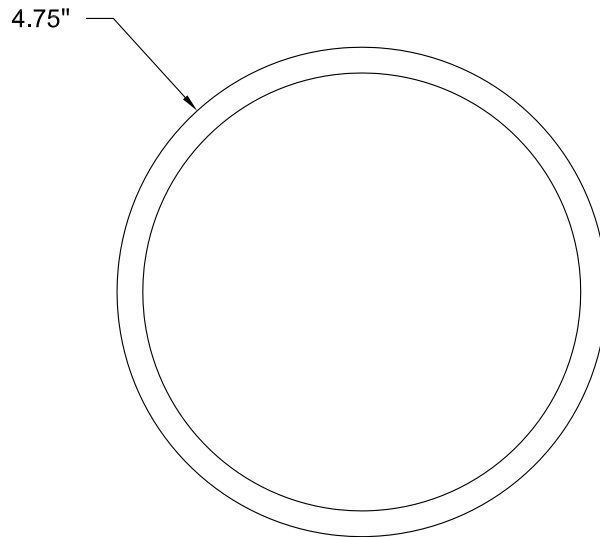

**SIDE VIEW**

**BOTTOM VIEW**

**PEEPERS** surface  
 120v **3-600-40**  
 277v **37-600-40**

OXYGEN LIGHTING ©

**LAMPING**

- o (1x) 8.2w LED Array
- o 3000k, 350mA
- o Initial Lumens: 950 lm
- o Delivered Lumens: TBD
- o 60000 Hr Life Span
- o CRI > 90
- o Color Consistency: 3 step MacAdam Ellipse

**INPUT VOLTAGE**

- o 120v or 277v 50/60HZ

**DIMENSIONS**

- o 4.75" (w) x 4.75" (h) x 2.00" (ext.)

**INSTALLATION**

- o 2" x 3" J-Box
- o 4" Octagon J-Box
- o ETL Dry/Damp Listed
- o ADA
- o Approved for ceiling or wall mount application