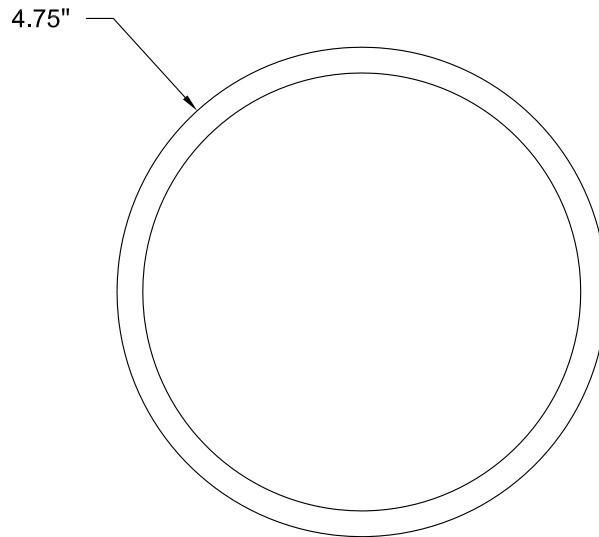

**SIDE VIEW**

**BOTTOM VIEW**

**PEEPERS** surface  
 120v **3-600-24**  
 277v **37-600-24**

OXYGEN LIGHTING ©

**LAMPING**

- o (1x) 8.2w LED Array
- o 3000k, 350mA
- o Initial Lumens: 950 lm
- o Delivered Lumens: TBD
- o 60000 Hr Life Span
- o CRI > 90
- o Color Consistency: 3 step MacAdam Ellipse

**INPUT VOLTAGE**

- o 120v or 277v 50/60HZ

**DIMENSIONS**

- o 4.75" (w) x 4.75" (h) x 2.00" (ext.)

**INSTALLATION**

- o 2" x 3" J-Box
- o 4" Octagon J-Box
- o ETL Dry/Damp Listed
- o ADA
- o Approved for ceiling or wall mount application